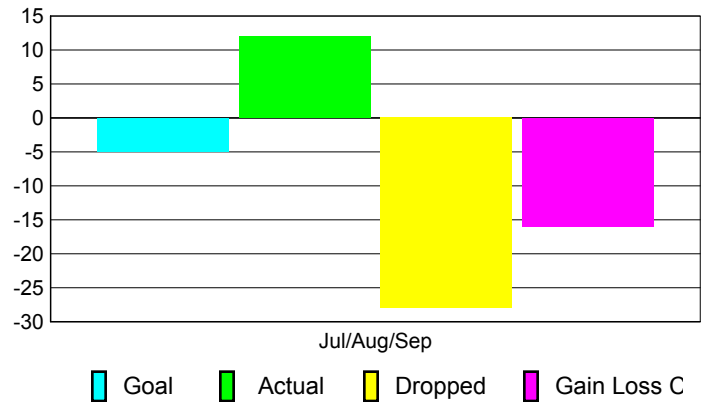

Membership Results 2010-2011

Goal, New, Dropped, Gain/Loss